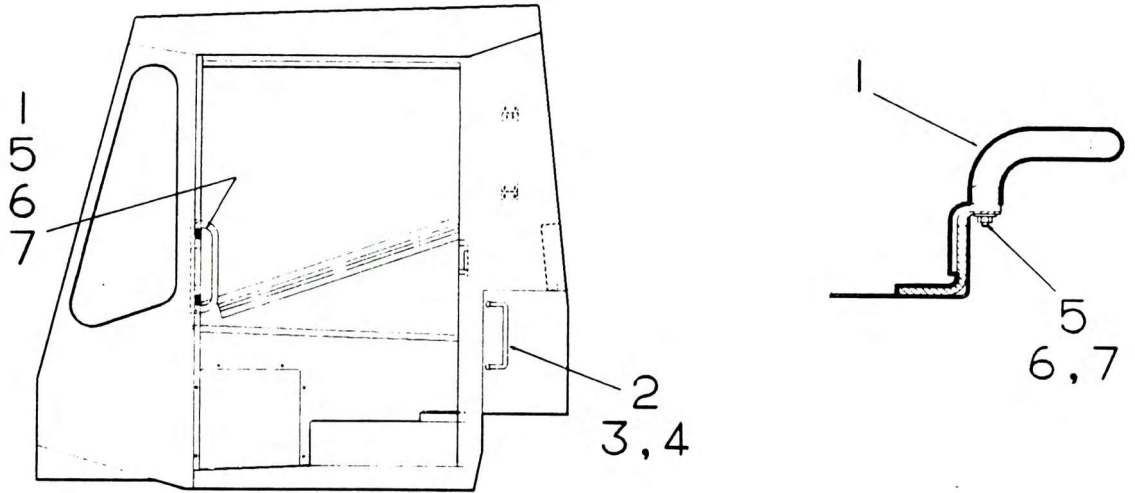

GRAB HANDLE INSTALL

NO.	PART NO.	QTY.	DESCRIPTION	NO.	PART NO.	QTY.	DESCRIPTION
1	7-511-990045	1	Door Handle Internal Pull				
2	8738615	1	Grab Handle				
3	7069201	2	Nut Hex M8				
4	7066537	2	Washer Plain M8				
5	7090001	4	Bolt M6 x 25 Long				
6	7069102	4	Nut M6				
7	7066536	8	Washer Plain M6				